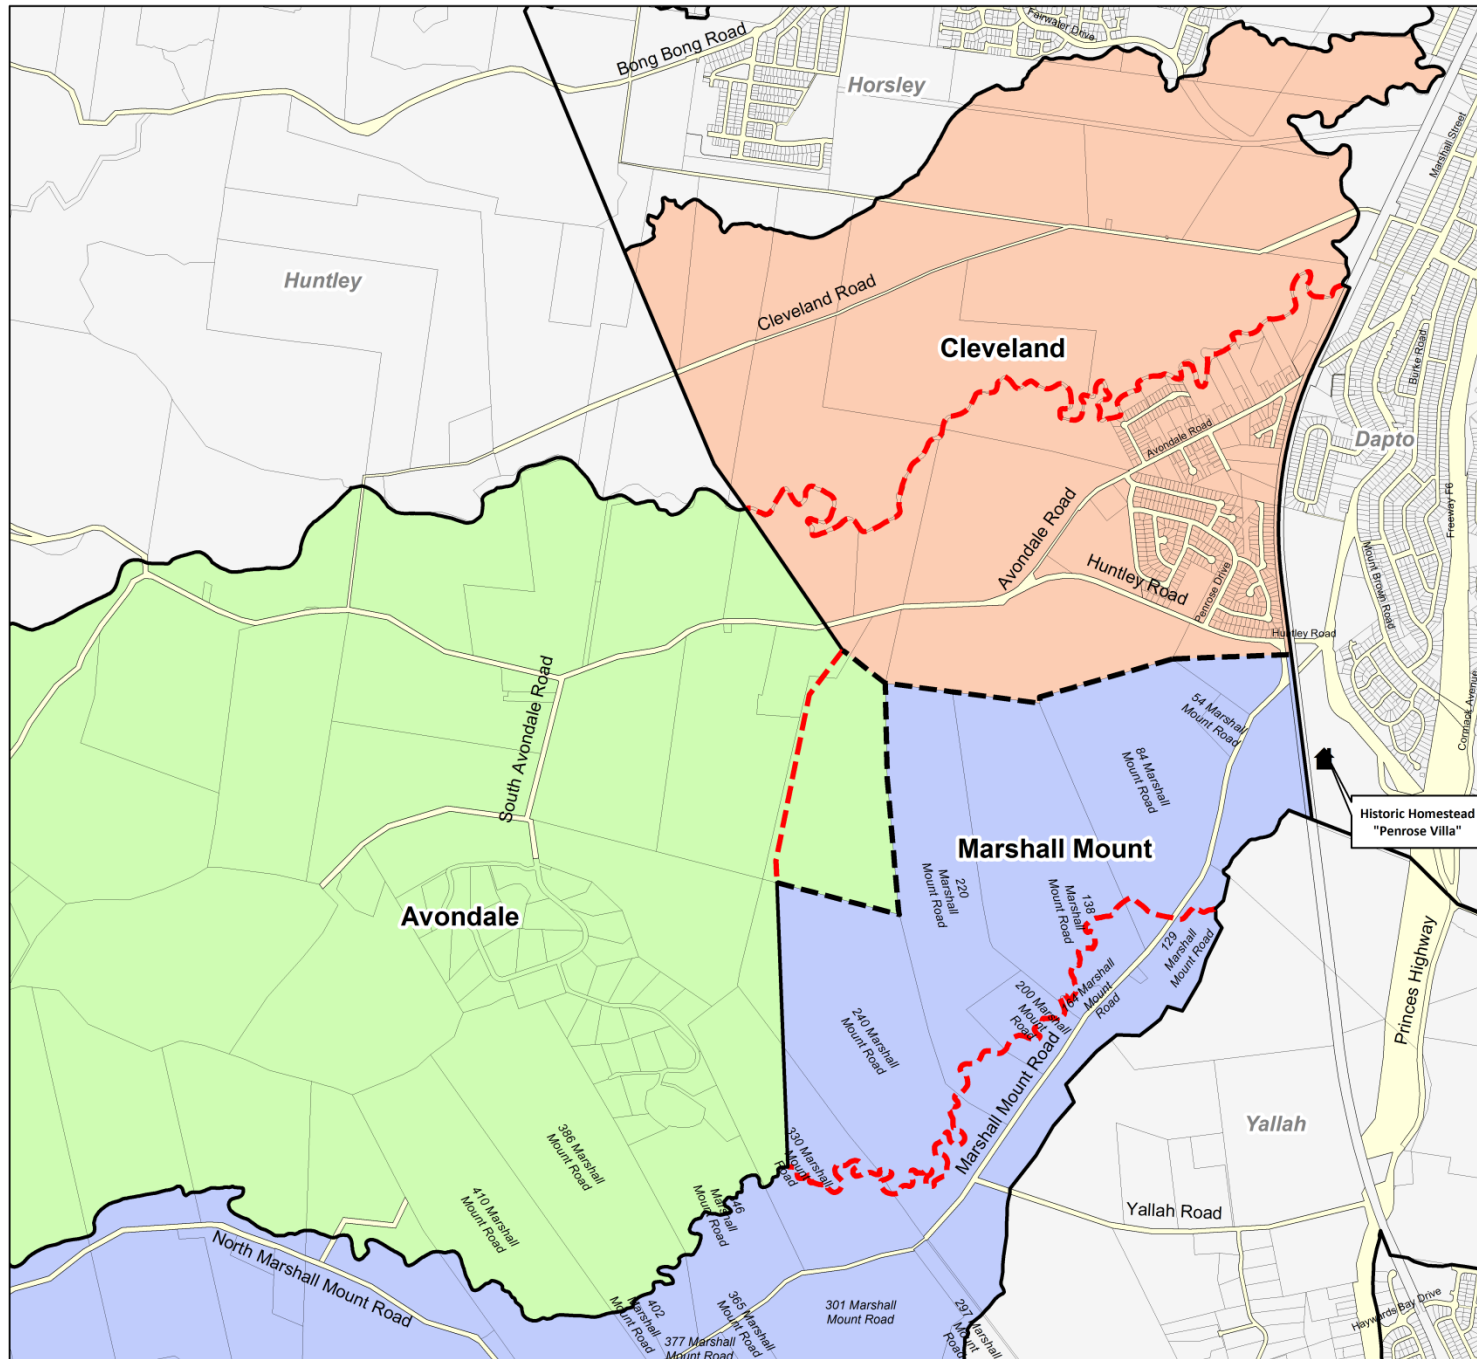

Attachment 7 Penrose Merge Option B:

with Cleveland and Marshall Mount

Key

- Proposed New Suburb Boundary Location
- Existing Penrose Suburb Boundary to be Removed
- Existing Suburb Boundary to Remain
- Avondale (Proposed New Extent)
- Cleveland (Proposed New Extent)
- Marshall Mount (Proposed New Extent)
- Existing Suburb Extents to remain unchanged